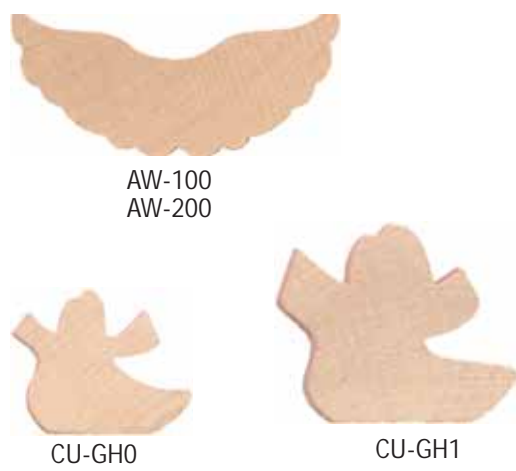

Holiday Cut-outs

What would the holidays be like without decorations? Fortunately you don't have to find out because our holiday cutouts provide a multitude of ways to brighten up your home.

Gingerbread, Angel Wings, Bats and Ghosts

Holiday Cut-outs				Price Each In Bags Of			
Stock #		Width	Height	Thick	1	25	100
AW-100	Angel Wings	2-1/4"	1"	1/8"	See website for current pricing		
AW-200	Angel Wings	4"	1-1/2"	3/16"			
BAT-3	Bat	3-1/2"	1-3/8"	1/4"			
CU-G32	Ginger Boy	1-1/4"	1-3/4"	1/4"			
CU-G33	Ginger Man	1-1/4"	1-3/4"	3/16"			
CU-G34	Ginger Man	1-5/8"	1-5/8"	3/16"			
CU-GH1	Ghost	1-3/4"	1-3/8"	1/4"			
CU-GHO	Ghost	1-1/8"	1"	1/4"			
CU-GIN	Ginger Baby	7/8"	1"	1/8"			

Plywood Cut-outs

These large cut-outs are perfect for tole painting.

Plywood Cut-outs				Price each in Bags Of			
Stock #		Width	Height	Thick	1	25	100
PK-FEN	Fence	5-1/4"	4-1/4"	1/8"	See website for current pricing		
PK-MOS	Moose	3-9/64"	3"	1/8"			
PK-STAR	Star	3-1/2"	3-1/2"	1/8"			