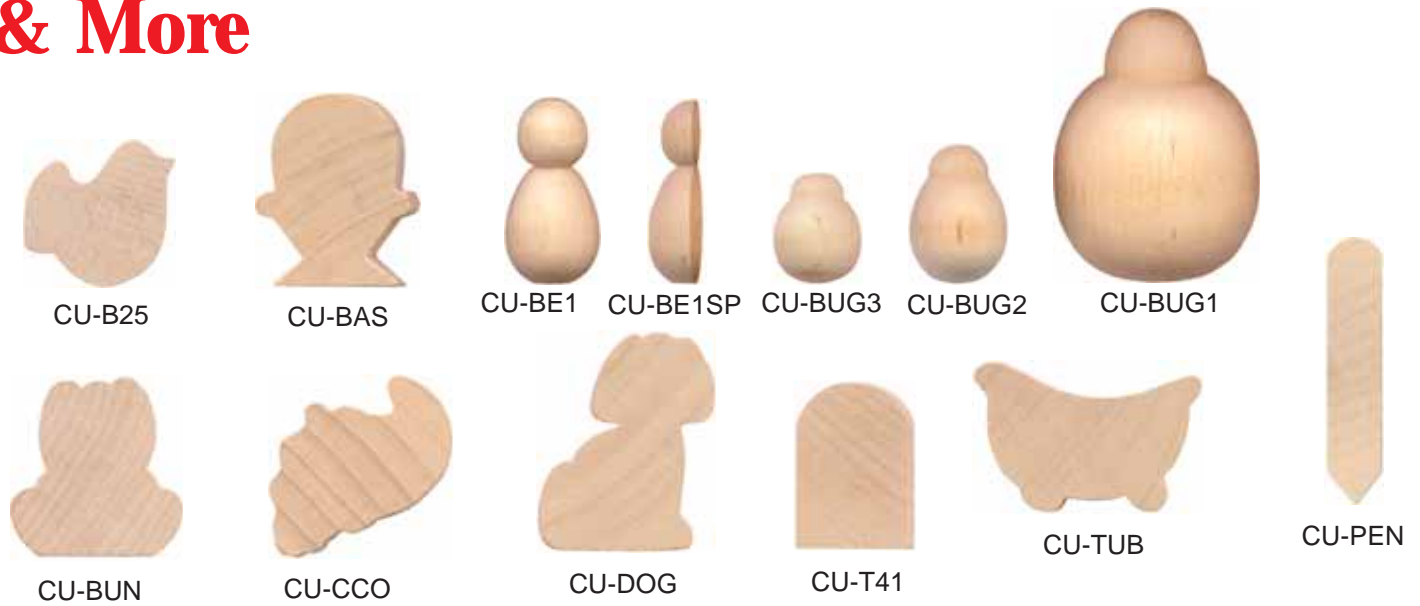

Holiday Cut-outs				Price Each In Bags Of			
Stock #		Width	Height	Thick	1	25	100
AW-100	Angel Wings	2-1/4"	1"	1/8"	See website for current pricing		
AW-200	Angel Wings	4"	1-1/2"	3/16"			
BAT-3	Bat	3-1/2"	1-3/8"	1/4"			
CU-G32	Ginger Boy	1-1/4"	1-3/4"	1/4"			
CU-G33	Ginger Man	1-1/4"	1-3/4"	3/16"			
CU-G34	Ginger Man	1-5/8"	1-5/8"	3/16"			
CU-GH1	Ghost	1-3/4"	1-3/8"	1/4"			
CU-GHO	Ghost	1-1/8"	1"	1/4"			
CU-GIN	Ginger Baby	7/8"	1"	1/8"			

Plywood Cut-outs

These large cut-outs are perfect for tole painting.

Plywood Cut-outs				Price each in Bags Of			
Stock #		Width	Height	Thick	1	25	100
PK-FEN	Fence	5-1/4"	4-1/4"	1/8"	See website for current pricing		
PK-MOS	Moose	3-9/64"	3"	1/8"			
PK-STAR	Star	3-1/2"	3-1/2"	1/8"			

Cut-Outs, Plywood Shapes, Rosettes & More

Cut-outs, Turned Shapes and Rosettes

Here are some cut-outs to paint and use to decorate your projects or to dress up a gift package and a Little Man with a hat to increase your toy population. The rosettes can be used to decorate cabinets or door lintels, or painted as tole projects on their own and our plywood signs can be used for anything from shelf labels to model train layouts to package decorations.